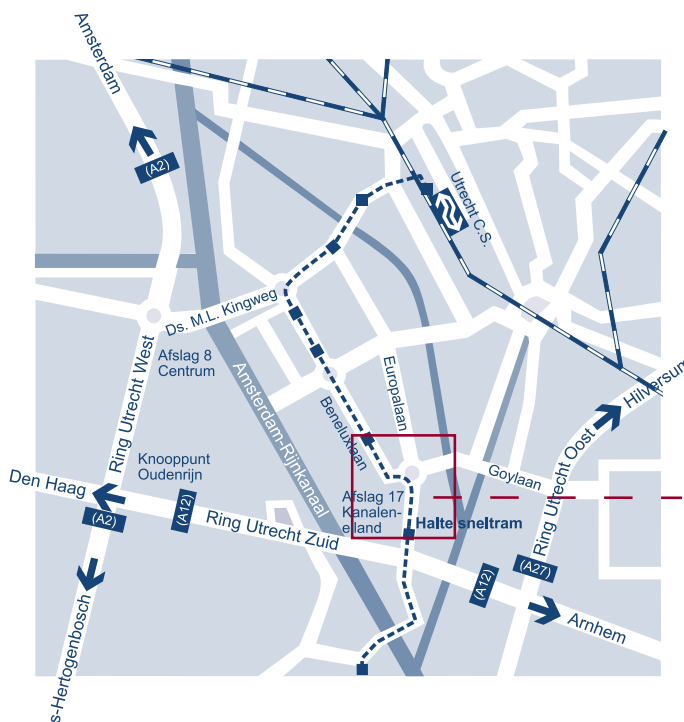

A28 coming from Amersfoort

Take the Utrecht Zuid ring road, heading towards Jaarbeurs, Centrum (A27); then the Utrecht Zuid ring road, Jaarbeurs, Centrum (A12); at junction 17 – ‘Kanaleneiland, Jaarbeurs, Centrum’ – turn right onto Europalaan. Continue as shown at (*) above.

A12 coming from Arnhem

Take the Utrecht Zuid ring road, heading towards Jaarbeurs; at junction 17 – ‘Kanaleneiland, Jaarbeurs, Centrum’ – turn right onto Europalaan. Continue as shown at (*) above.

A12 coming from The Hague/Rotterdam

At De Meern, take the Utrecht Zuid ring road, heading towards Jaarbeurs, Houten; at junction 17 – ‘Kanaleneiland, Jaarbeurs, Centrum’ – turn left onto Europalaan. Continue as shown at (*) above.

Public transport

Berenschot Groep B.V. can be reached from Utrecht Central Station by ‘sneltram’ (fast tram) towards Nieuwegein-Zuid or IJsselstein. The journey will take about 15 minutes. Alight at the Kanaleneiland-Zuid stop and walk back towards the roundabout. The building on the corner on the right is Europalaan 40.

Berenschot Groep B.V.
Europalaan 40
3526 KS Utrecht
T +31 30 2 916 916

To reach the Berenschot parking facilities, you should enter the *Eendrachtlaan* (3) into your navigation system. The parking facilities are located at the back of our offices in Utrecht.

Berenschot